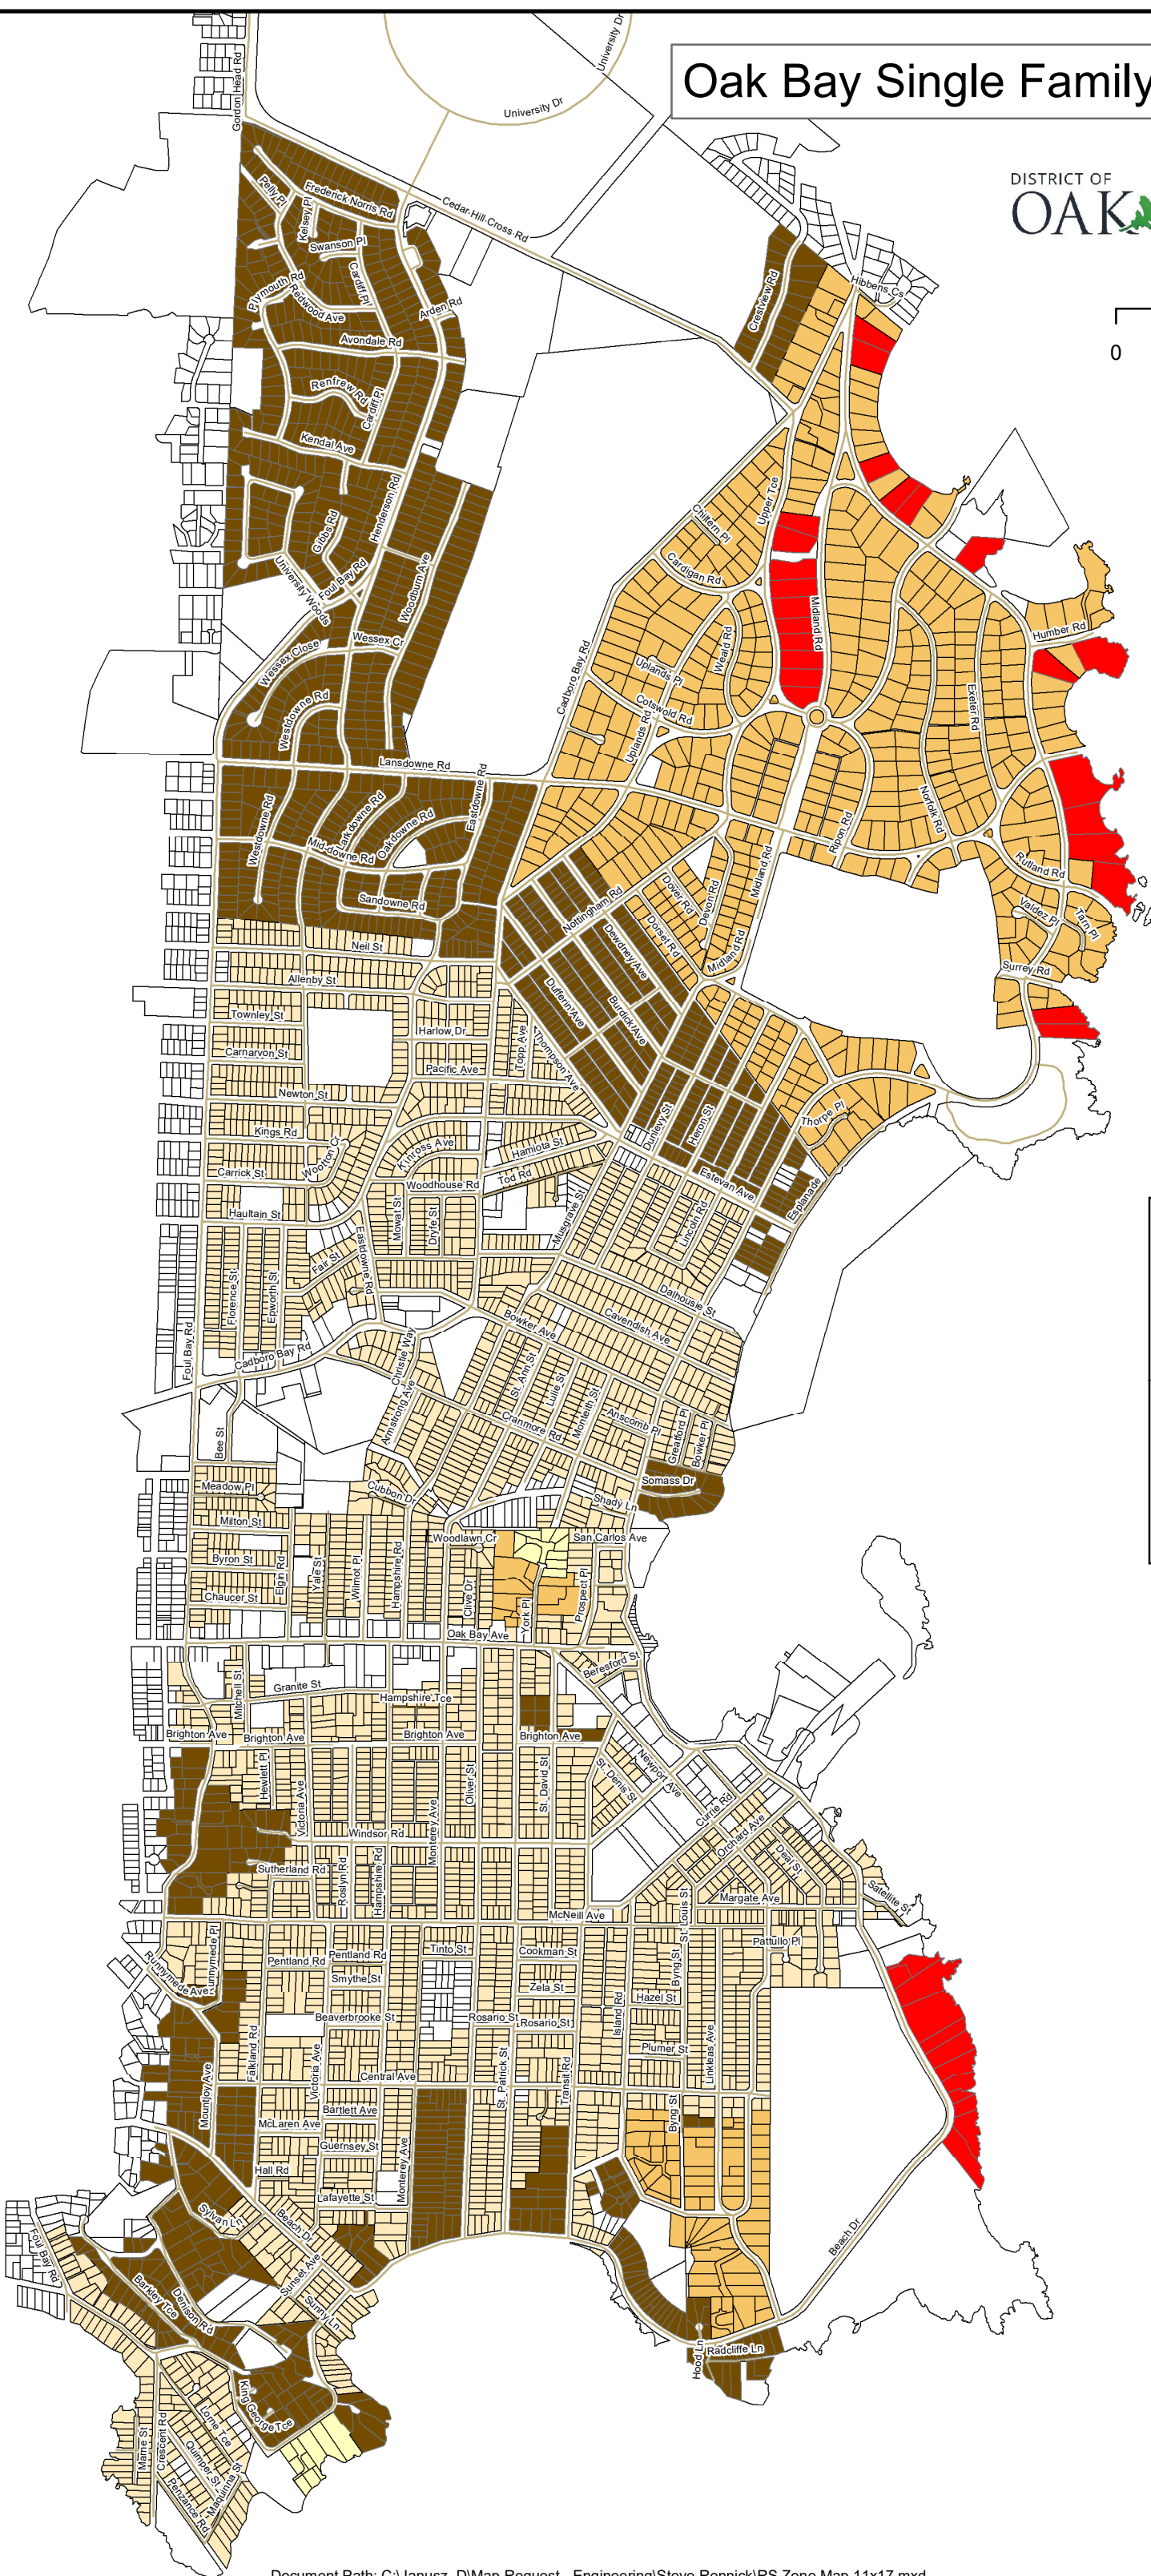

Oak Bay Single Family Residential Zones

DISTRICT OF
OAK BAY

0 212.5 425 850 Meters

Legend Zoning	
	RS1 - 36 count
	RS2 - 616 count
	RS3 - 21 count
	RS4 - 1478 count
	RS5 - 3515 count
	Total - 5666 count
	Parcels Outline

Important: All attached maps are not a legal survey. These documents are provided "As Is", without warranty of any kind. The Corporation of the District of Oak Bay (the "Municipality") provides no guarantee whatsoever as to the accuracy or completeness of these documents. The entire risk resulting from the use of these documents is with you. In no event will the Municipality be liable to any party for damages, including any loss of profits, lost savings or other incidental or consequential damages arising out of the use or inability to use these documents.