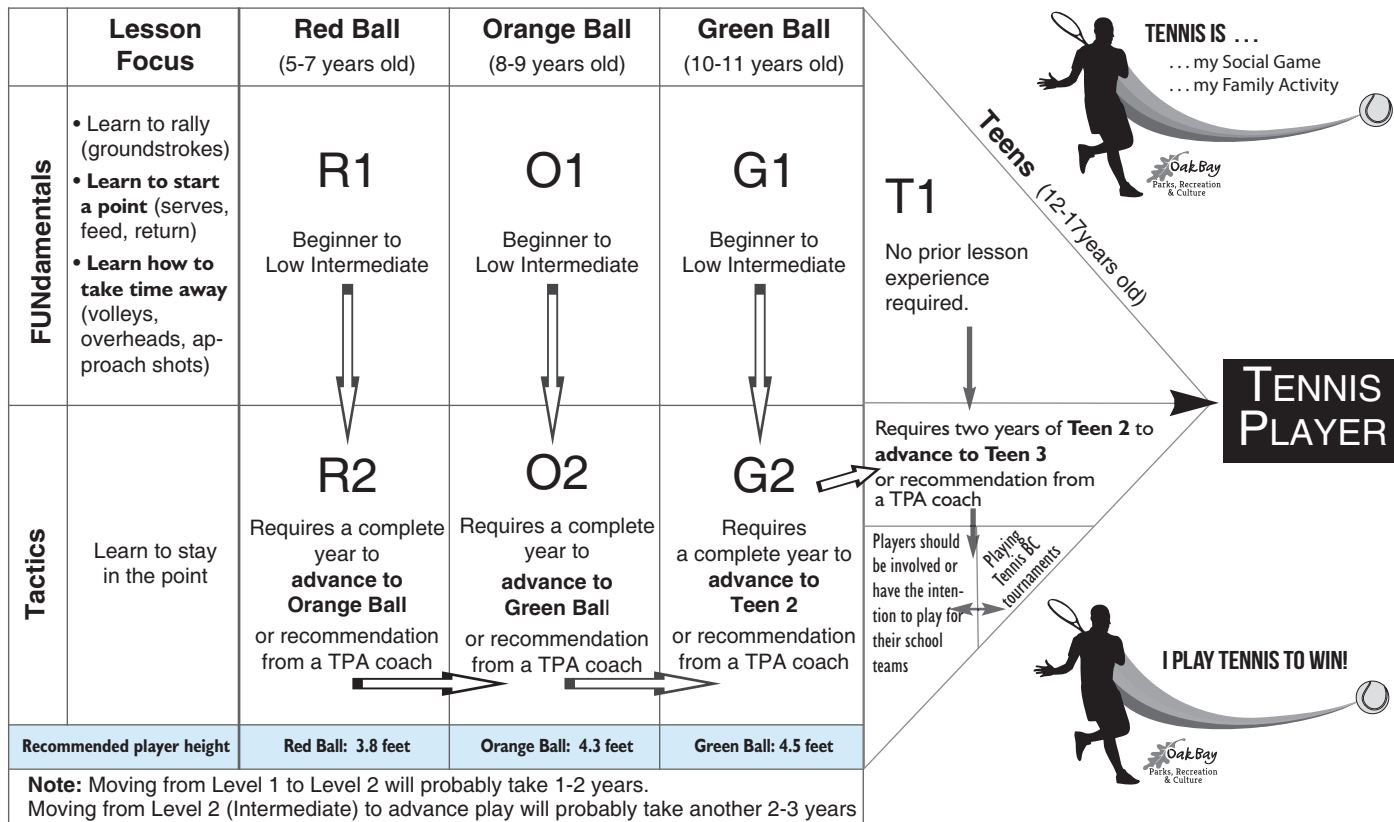

RECREATION OAK BAY TENNIS PATHWAY

Note: Moving from Level 1 to Level 2 will probably take 1-2 years.
 Moving from Level 2 (Intermediate) to advance play will probably take another 2-3 years